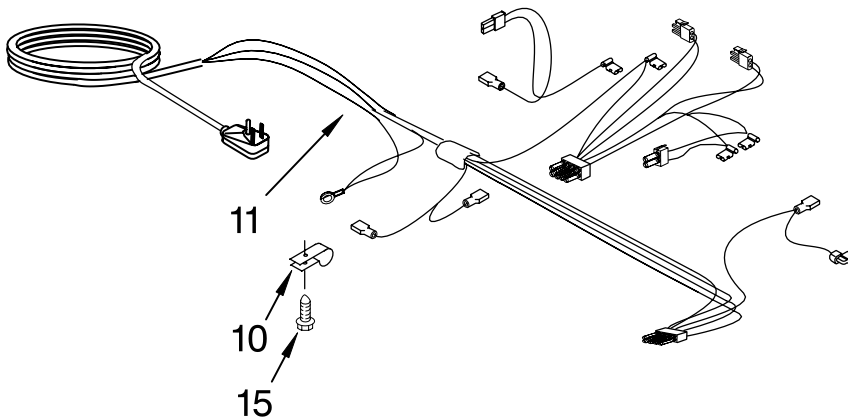

For Models: KUIS155HPW3, KUIS155HPB3
(WHITE) (BLACK)

Illus. No.	Part No.	DESCRIPTION
1	2185758	Valve, Complete Water
2	2185669	Tube, Plastic
3	488687	Screw 8-15 X 5/8
4	2185523	Dispenser, Water
5	2208420	Evaporator
6	627018	Nut, Compression
7	841707	Insert, Tube
8	2172593	Tube, Water Fill
9	488660	Nut, Speed
10	836667	Spacer
11	2208539	Fastener, Pushnut
12	489443	Screw
13	2185625	Reservoir, Water Slide
14	2185626	Tube
15	2185673	Hose, Overflow
16	2208566	Guide-Ice, Grid
17	2185615	Bracket, Front and Rear
18	2185611	Bracket, Side Left and Right
19	2185681	Harness, Grid
20	2208533	Tube
21	487627	Ball Sleeve
22	487857	Nut Ball, Sleeve
26	3400886	Screw 8-18 X 1 1/4
28	2185614	Grid Assembly (Complete)
39	2174754	Wire, Grid Cutter
41	2185570	Cover, Grid
42	8281228	Thumbscrew
43	2185624	Reservoir, Water
44	3400884	Screw 8-18 X 5/8
45	2185696	Cap, Drain
46	3400909	Nut, Push-In

FOR ORDERING INFORMATION REFER TO PARTS PRICE LIST

PUMP PARTS

For Models: KUIS155HPW3, KUIS155HPB3
(WHITE) (BLACK)

Illus. No.	Part No.	DESCRIPTION
1	2217220	Pump, Water (Complete)
2	3400884	Screw 8-18 X 5/8
3	2185677	Cover, Pump
4	2185585	Bracket, Connector Assembly

CONTROL PANEL PARTS

For Models: KUIS155HPW3, KUIS155HPB3
(WHITE) (BLACK)

Illus. No.	Part No.	DESCRIPTION
1	2185738	Box, Control
2	2185657	Transformer
3	2185592	Assembly, Switch (ALSO ORDER #4)
4	2208317W	Overlay
5	6100499	P.C. Board
6	2149705	Switch, Plunger
7	2185694	Lens, LED
8	2185692	Wiring Harness Grid/ Light
9	745362	Bulb
10	2185788	Clamp
11	2187286	Wiring Harness, Complete Unit (Includes Power Cord)
12	2185679	Thermostat, Bin
13	2185825	Clamp
14	2185703	Wiring Harness, Main to Pump,
15	3400884	Screw 8-18 X 5/8
18	3400850	Screw 8-16 X 3/8
20	2185680	Thermister, Ice Control